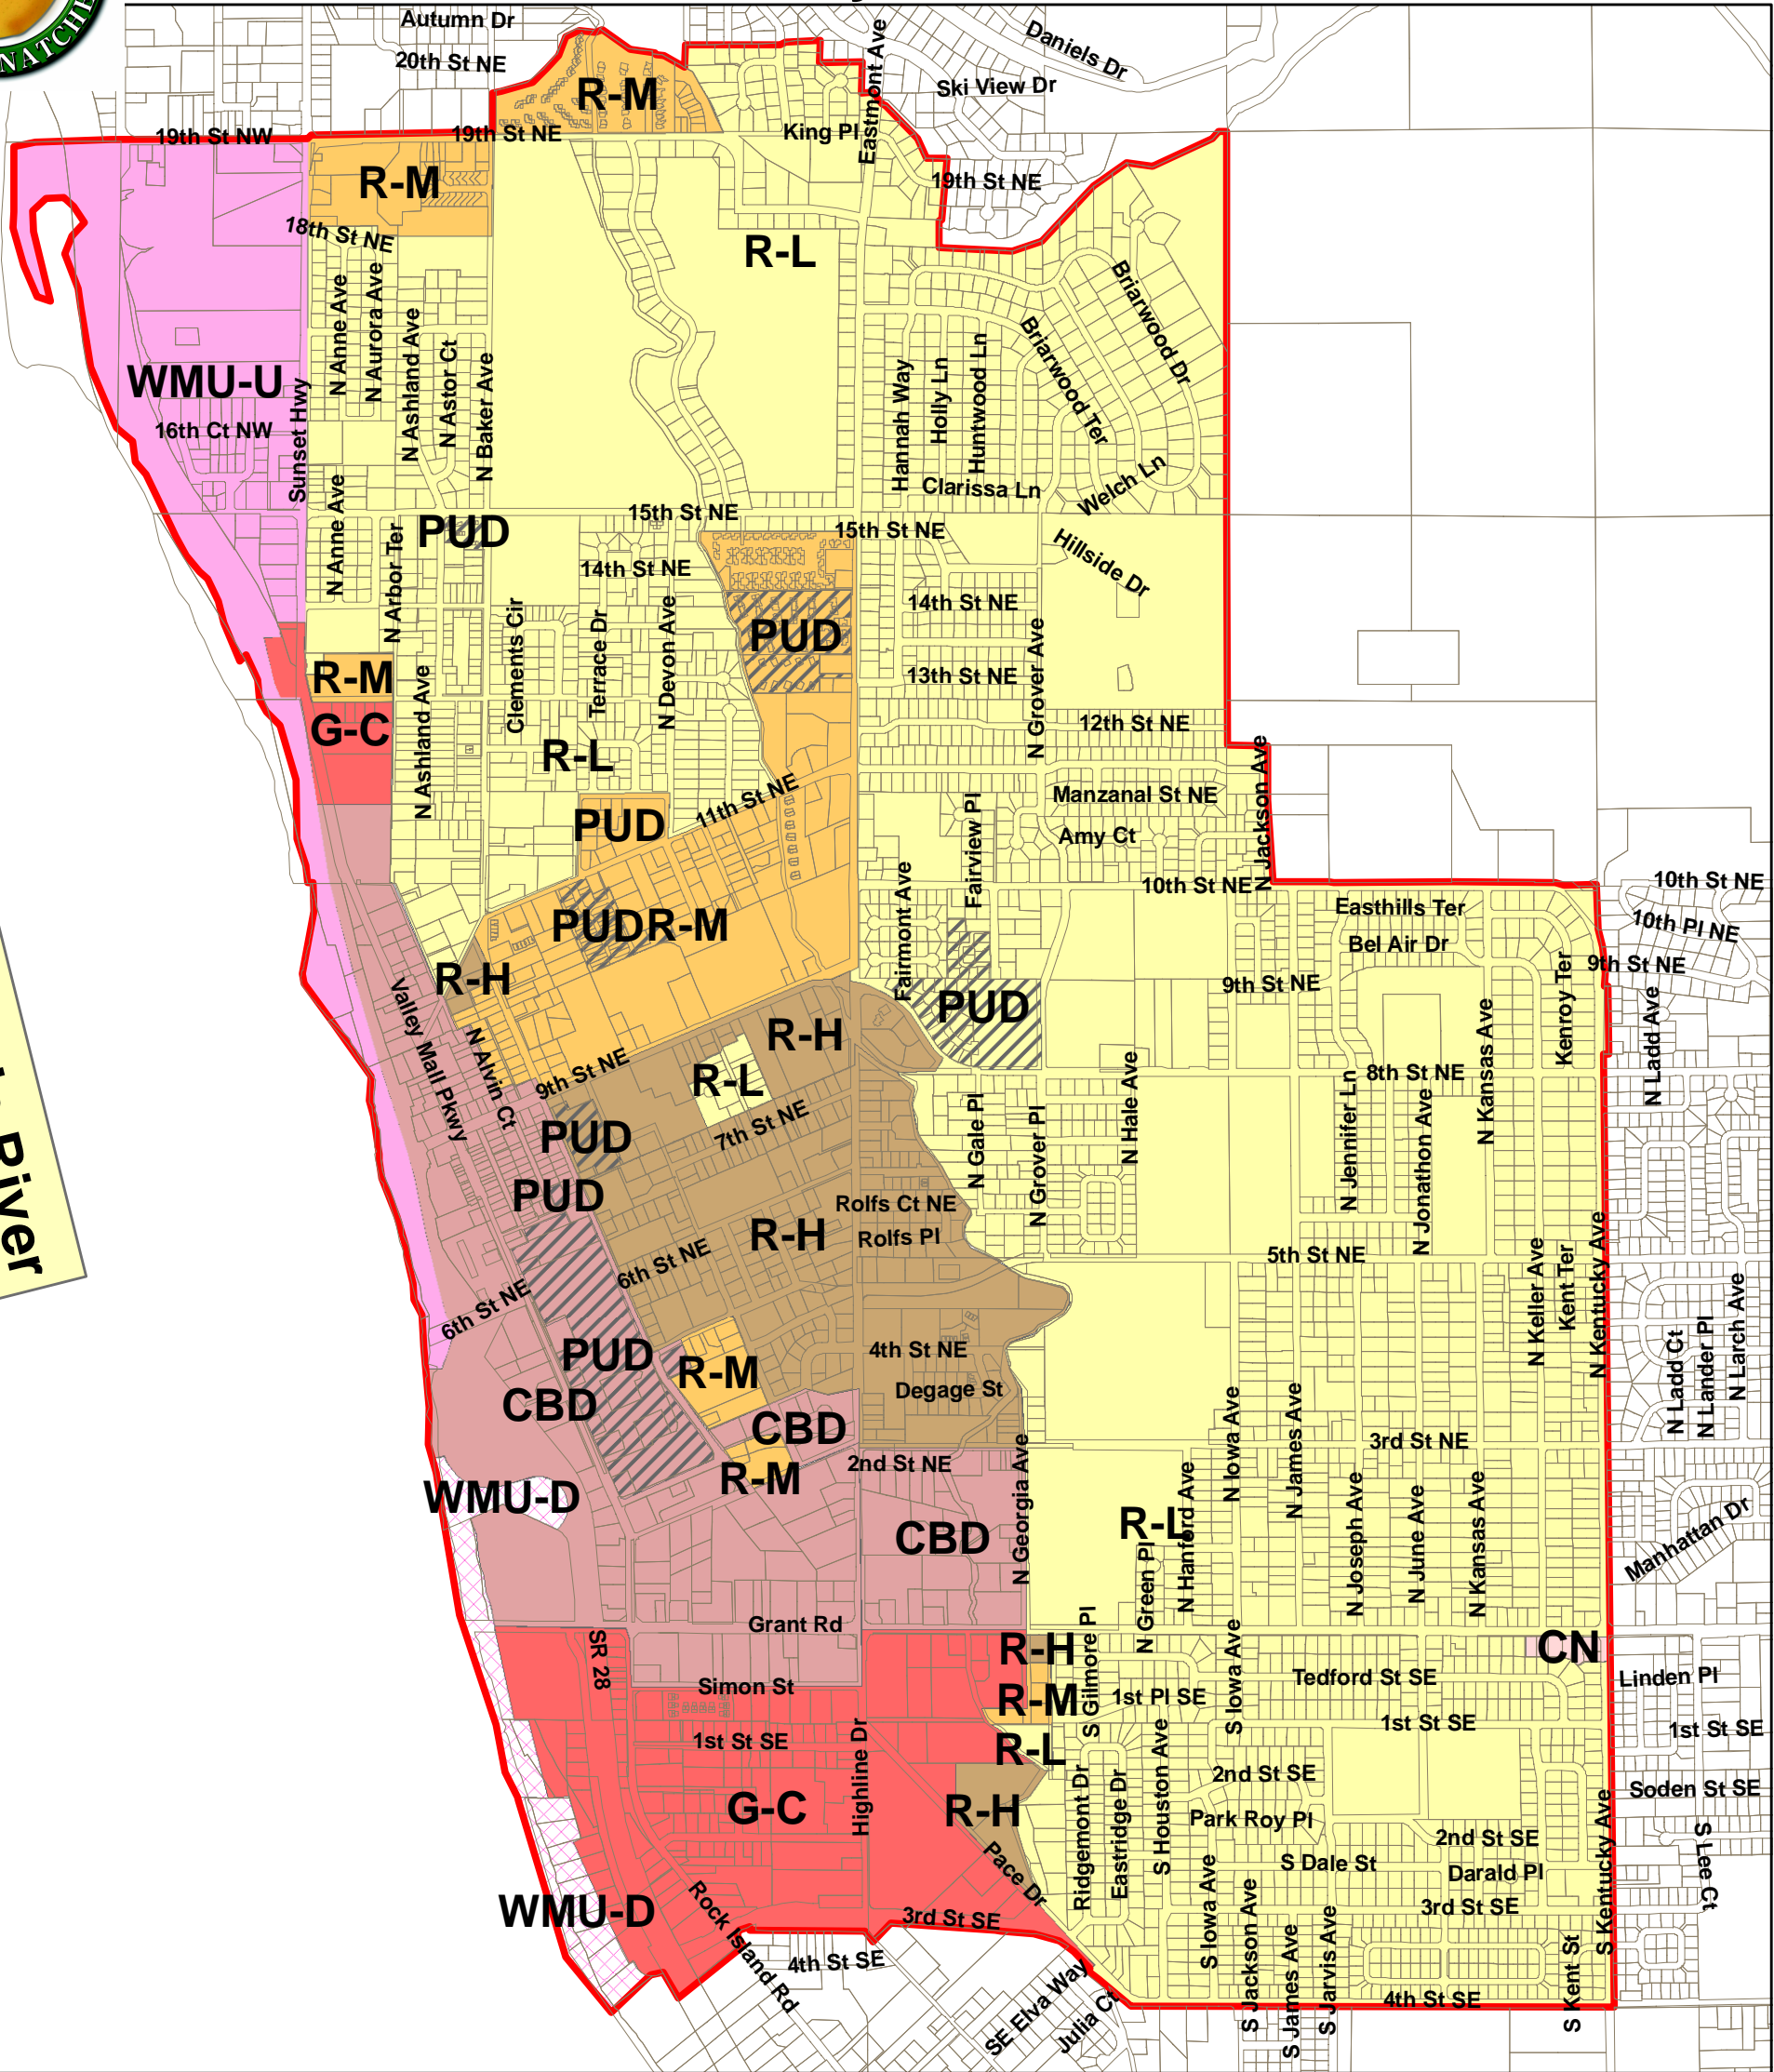

City of East Wenatchee Official Zoning Map February 2010

Columbia River

Legend	
	Parcels
	City Limits
	Central Business District (CBD)
	Neighborhood Commercial (C-N)
	General Commercial District (G-C)
	Planned Unit Development (PUD)
	Low Residential (R-L)
	Medium Residential (R-M)
	Office High Residential (R-H)
	Waterfront Mixed Use-Downtown (WMU-D)
	Waterfront Mixed Use-Uptown (WMU-U)

Please note: This map is intended for general information purposes only. The City of East Wenatchee makes no claim as to the accuracy or current condition of the data shown on this map.