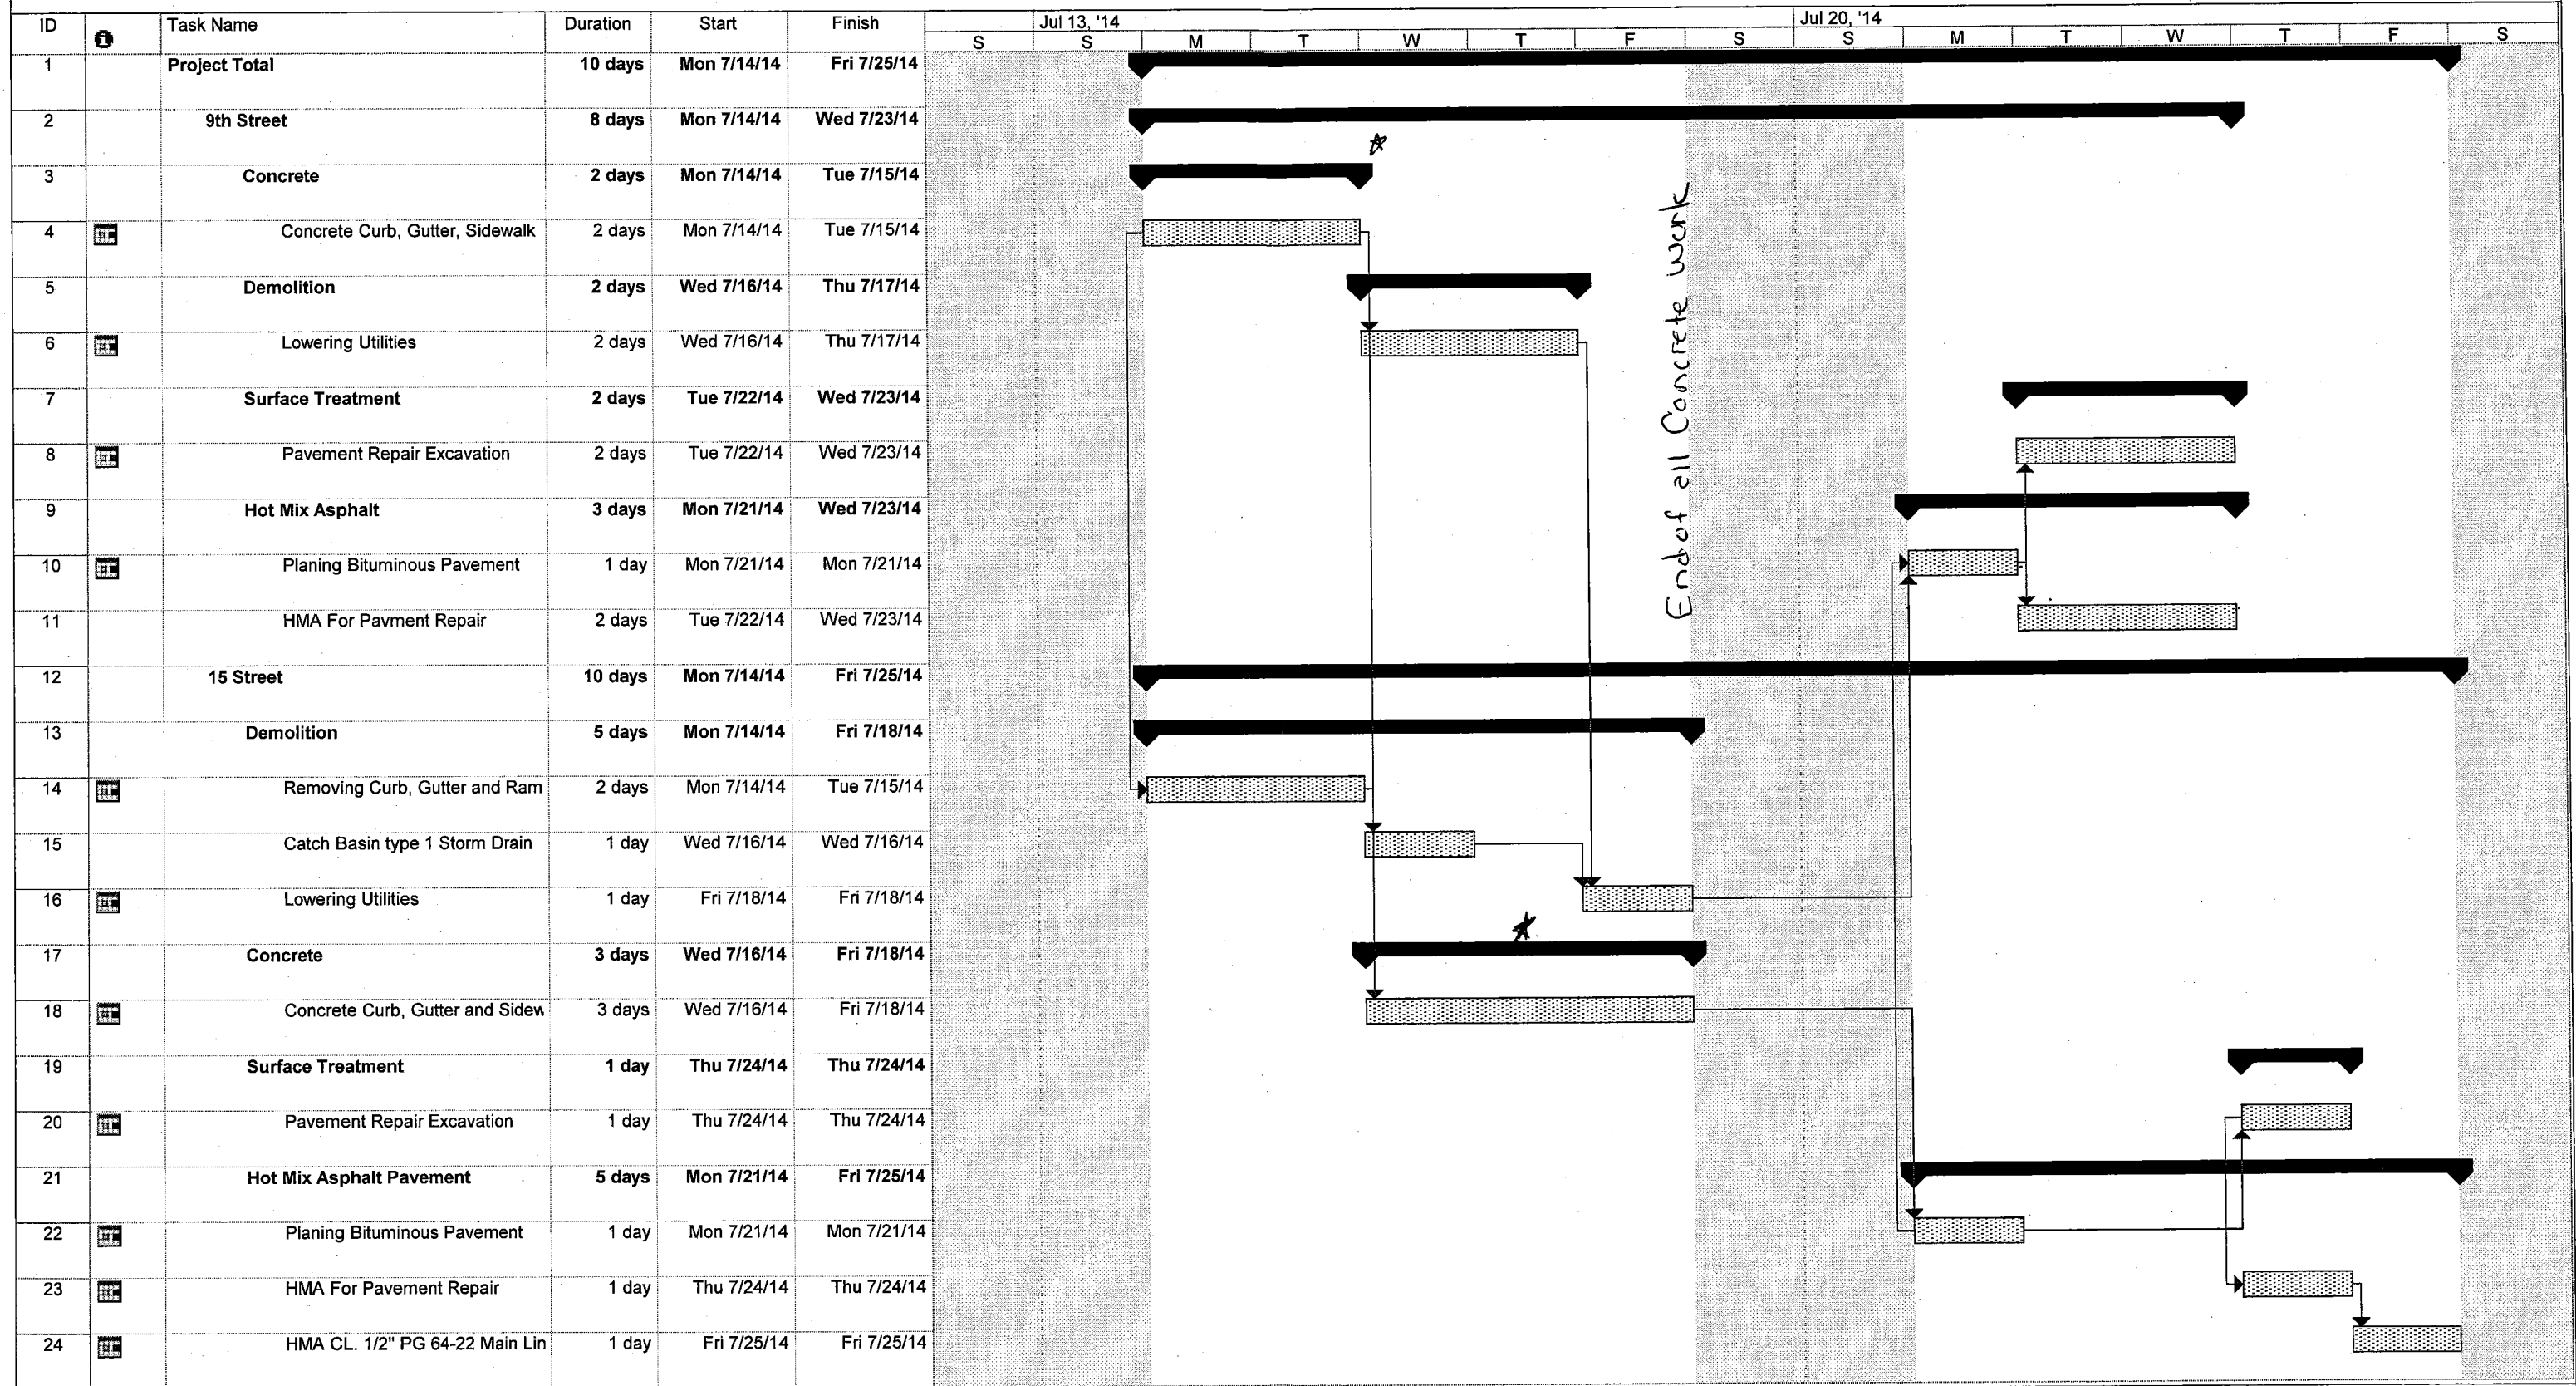

Central Washington Asphalt  
Weekly Schedule  
7/14/14

Project: Project1  
Date: Wed 7/9/14

Task  Progress  Summary  External Tasks  Deadline   
 Split  Milestone  Project Summary  External Milestone 